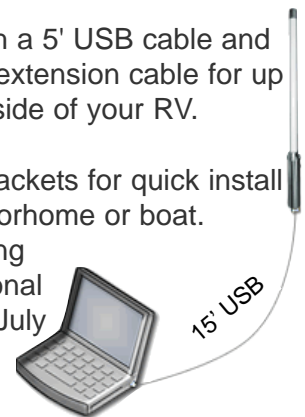

Extremely simple to connect - This is literally an antenna you plug into your USB connector for a total, on-the-fly connection that you can plug and play! Customers have asked us so many times for an antenna to plug into the USB port on their computer; which we thought was impossible at first, so RadioLabs invented it! This connection will work at high speed, with any USB 1.0 or 2.0 computer port! This will work with any computer which

has a USB port. No external power required for the antenna, it's powered and operates solely off of the power supplied by the USB.

The WaveRV is not only the best solution, but also the simplest and most economical to connect. How do we make this so easy? Our powerful wireless board, combined with an external 360 degree antenna can expand the connection of your RV, motorhome or camping location up to 30 times the current range of your notebook. Imagine taking a powerful antenna and wireless card combination and putting it 12 feet in the air, trying to locate any wireless connections in the area. This is what RadioLabs' WaveRV is all about.

Antenna comes with a 5' USB cable and an additional 15' USB extension cable for up to 20' of extension outside of your RV.

Easy side mounting brackets for quick install to the side of your motorhome or boat. Additional pole mounting bracket included. Optional quick mount available July 2005.